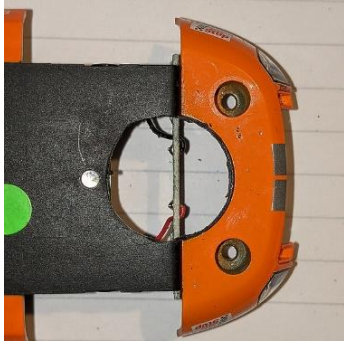

POWERED BY

13a Radnor Drive, Wallasey, CH45 7PS
07751 899 481
hello@wirralslotracing.uk
wirralslotracing.uk
Company Reg. No. 09092082

WSR Repair Guide Plug Illustrations

PRIVATE FUNCTIONS

CORPORATE HIRE

SCALEXTRIC CLUB